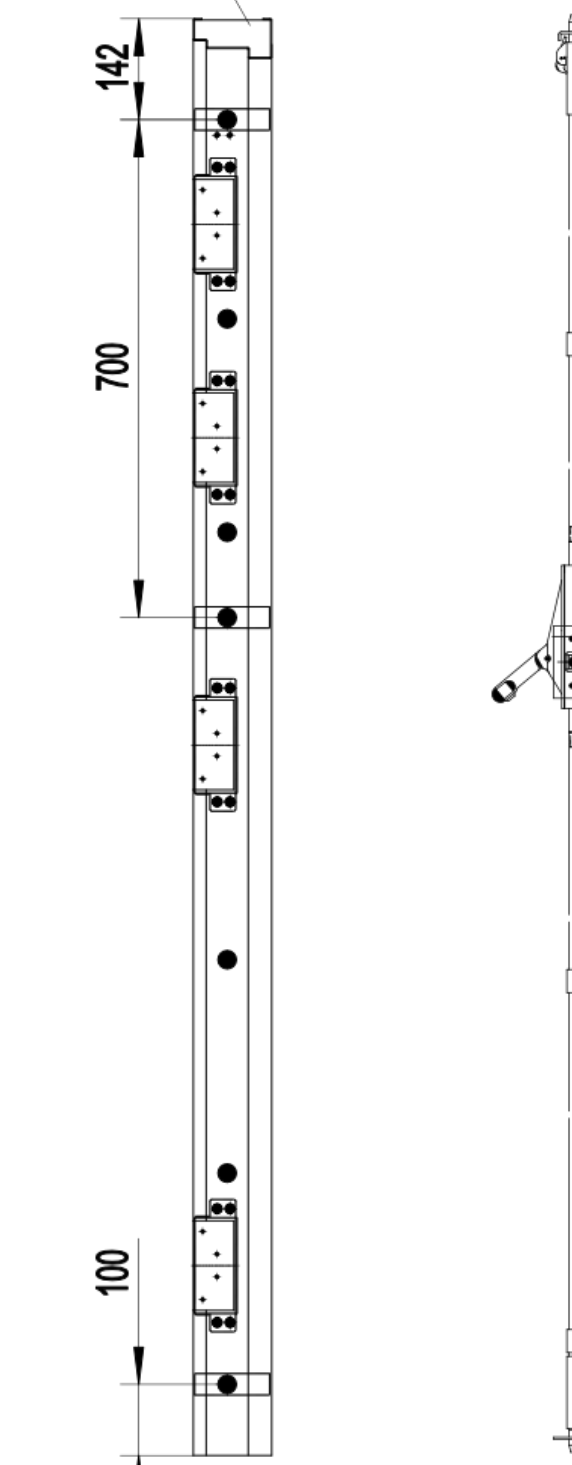

1 ELEVATION
SCALE 1:1

Door frame height 2020

Door leaf height 1976

3 SECTION
SCALE 1:1

Reinforcement

2 PLAN
SCALE 1:1

OUTSIDE

Door leaf width 827

Door frame width 895

High Security Fire Exit Door (Ultra Duty)

Available Sizes

795x2020mm

845x2020mm

895x2020mm

995x2020mm

1095x2020mm

1185x2020mm

1. 2.0mm Galvanised steel
2. Double skinned 1.2mm galvanised steel
3. 4 Large stainless steel ball bearing hinges
4. Self-adhesive 'V' seal
5. Mineral wool insulation
6. Trip catch
7. Shootbolt rod
8. EXIDOR 700 series 703B panic bar
9. Shootbolt into threshold
10. Door closer reinforcement
11. 4 Dog bolts
12. Jemmy Bar Lip