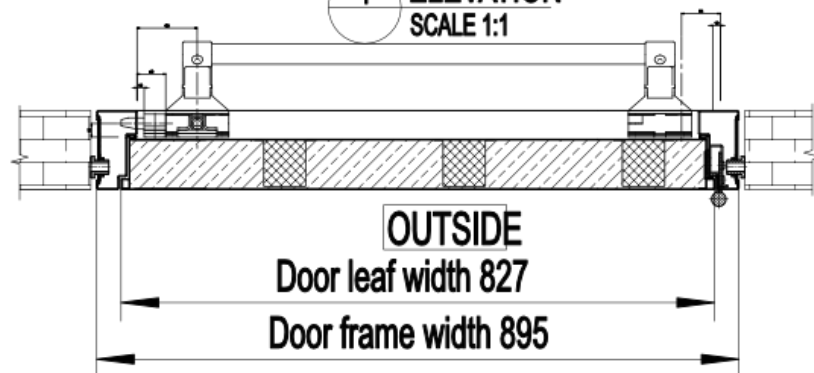

1 ELEVATION
SCALE 1:1

Door frame height 2020

Door leaf height 1976

3 SECTION
SCALE 1:1

Reinforcement

2 PLAN
SCALE 1:1

OUTSIDE

Door leaf width 827

Door frame width 895

High Security Fire Exit Door (Ultra Duty)

Available Sizes

795x2020mm

845x2020mm

895x2020mm

995x2020mm

1095x2020mm

1185x2020mm

1. 2.0mm Galvanised steel
2. Double skinned 1.2mm galvanised steel
3. 4 Large stainless steel ball bearing hinges
4. Self-adhesive 'V' seal
5. Mineral wool insulation
6. Trip catch
7. Shootbolt rod
8. EXIDOR 700 series 703B panic bar
9. Shootbolt into threshold
10. Door closer reinforcement
11. 4 Dog bolts
12. Jemmy Bar Lip