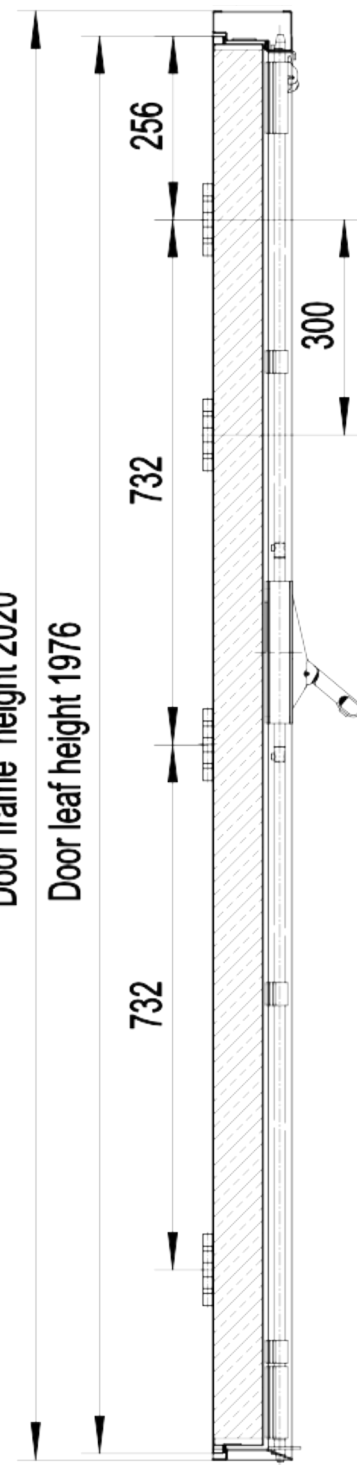

1 ELEVATION
SCALE 1:1

Door frame height 2020

Door leaf height 1976

3 SECTION
SCALE 1:1

Reinforcement

2 PLAN
SCALE 1:1

OUTSIDE

Door leaf width 827

Door frame width 895

High Security Fire Exit Door (Ultra Duty)

Available Sizes

795x2020mm

845x2020mm

895x2020mm

995x2020mm

1095x2020mm

1185x2020mm

1. 2.0mm Galvanised steel
2. Double skinned 1.2mm galvanised steel
3. 4 Large stainless steel ball bearing hinges
4. Self-adhesive 'V' seal
5. Mineral wool insulation
6. Trip catch
7. Shootbolt rod
8. EXIDOR 700 series 703B panic bar
9. Shootbolt into threshold
10. Door closer reinforcement
11. 4 Dog bolts
12. Jemmy Bar Lip